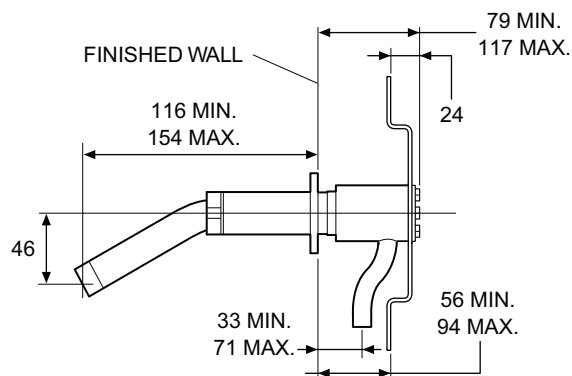

Dimensions (mm)

Kohler UK

Sales and Technical:

+44 (0) 844 571 0048 (Calls cost 7p per minute plus your phone company's access charge)

info@kohler.co.uk

www.KOHLER.co.uk

THE BOLD LOOK
OF **KOHLER**®